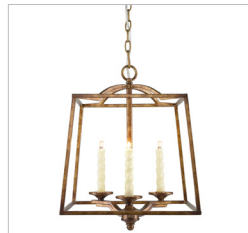

Also Available

3071-3P GG